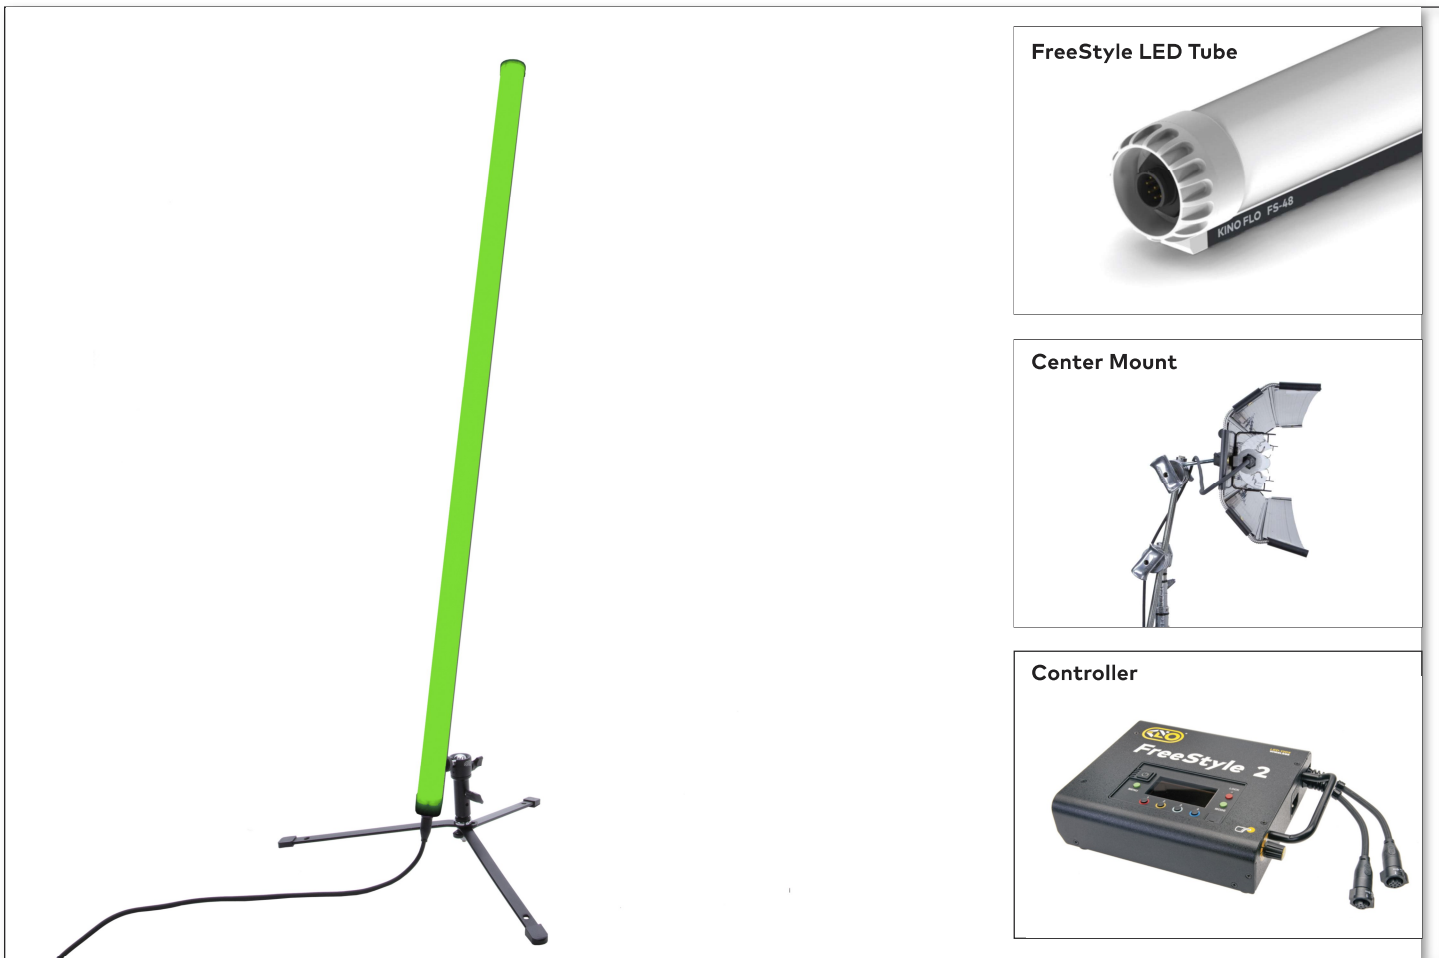

KINO FLO
Lighting Systems

FreeStyle

T41/T21 LED

FreeStyle T41/T21 LED DMX

FreeStyle LED tubes are specially designed for operation in the FreeStyle T41 & T21 fixtures. The LED tubes display Kino Flo's True Match® white light and RGBWW color management system found in Kino Flo's LED lighting fixtures. For further versatility, the LED tubes operate inside the fixture or remotely.

The LED controller has five menu options. With the white menu, Kelvin range is from 2700K to 6500K with **Dimming, Kelvin** and **Green/Magenta** control channels. In the first color menu, Kelvin range is from 2500K to 9900K, with three additional channels, **Gel, Hue Angle** and **Saturation**. The **Gel** channel includes Kino Flo presets such as blue & green screen and over 100 well-known lighting gels. The second color menu provides individual **RGB** (red, green, blue) control. The **CIE xy** menu allows you to enter xy coordinates. The **FX** (Effects) menu has custom presets like Candle, Fire, TV, Police, Lightning, Paparazzi, Pulse and Scroll. Additional features include: **Camera Profiles (LUTs)** and **Color Space**. The controller comes with standard DMX, wireless DMX (Lumen Radio®), universal input 100-240VAC and 24VDC.

Features include:

- Kelvin presets & custom settings, 2500K-9900K
- Dimming without color shift
- Green/Magenta control
- Dial in any color through Hue Angle and Saturation control
- Kino Flo presets and Gels
- RGB control
- CIE xy
- FX (Effects) control
- Camera Profiles (LUTs)
- Color Space
- Fixture includes built-in Barndoors, Honeycomb louver
- Twist-on, locking Center Mount and tube hanging options