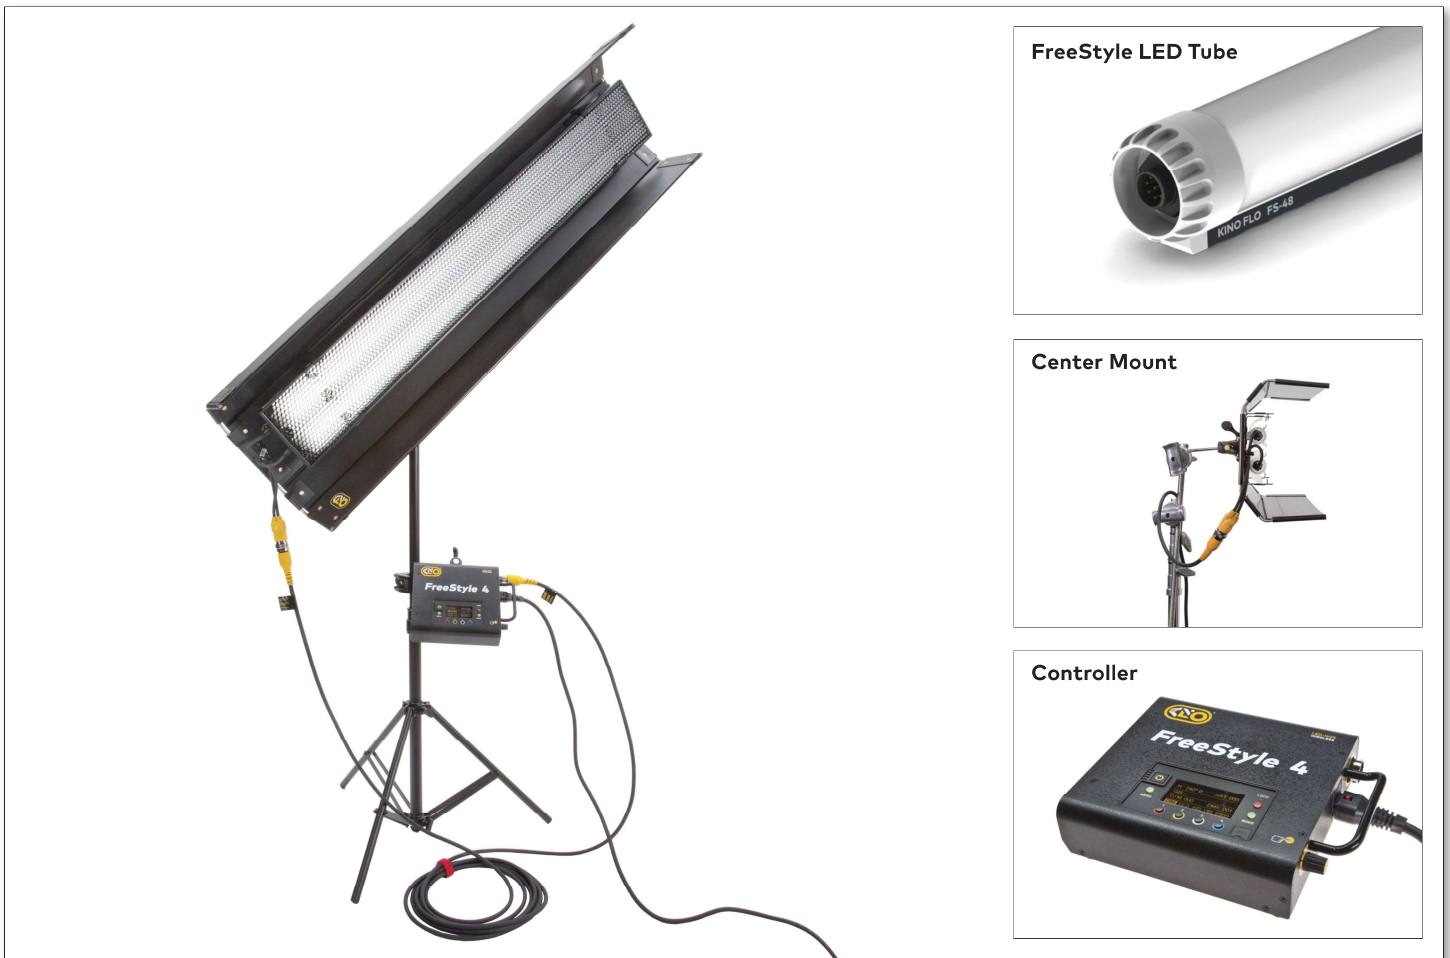

# FreeStyle T42/T22 LED DMX

**F**reeStyle LED tubes are specially designed for operation in the FreeStyle T42 & T22 fixtures. The LED tubes display Kino Flo's True Match® white light and RGBWW color management system found in Kino Flo's LED lighting fixtures. For further versatility, the LED tubes operate inside the fixture or remotely.

The LED controller has five menu options. With the white menu, Kelvin range is from 2700K to 6500K with **Dimming, Kelvin** and **Green/Magenta** control channels. In the first color menu, Kelvin range is from 2500K to 9900K, with three additional channels, **Gel, Hue Angle** and **Saturation**. The **Gel** channel includes Kino Flo presets such as blue & green screen and over 100 well-known lighting gels. The second color menu provides individual **RGB** (red, green, blue) control. The **CIE xy** menu allows you to enter xy coordinates. The **FX** (Effects) menu has custom presets like Candle, Fire, TV, Police, Lightning, Paparazzi, Pulse and Scroll. Additional features include: **Camera Profiles (LUTs)** and **Color Space**. The controller comes with standard DMX, wireless DMX (Lumen Radio®), universal input 100-240VAC and 24VDC.

Features include:

- Kelvin presets & custom settings, 2500K-9900K
- Dimming without color shift
- Green/Magenta control
- Dial in any color through Hue Angle and Saturation control
- Kino Flo presets and Gels
- RGB control
- CIE xy
- FX (Effects) control
- Camera Profiles (LUTs)
- Color Space
- Fixture includes built-in Barndoors, Honeycomb louver
- Twist-on, locking Center Mount and tube hanging options

FreeStyle LED Tube

Center Mount

Controller